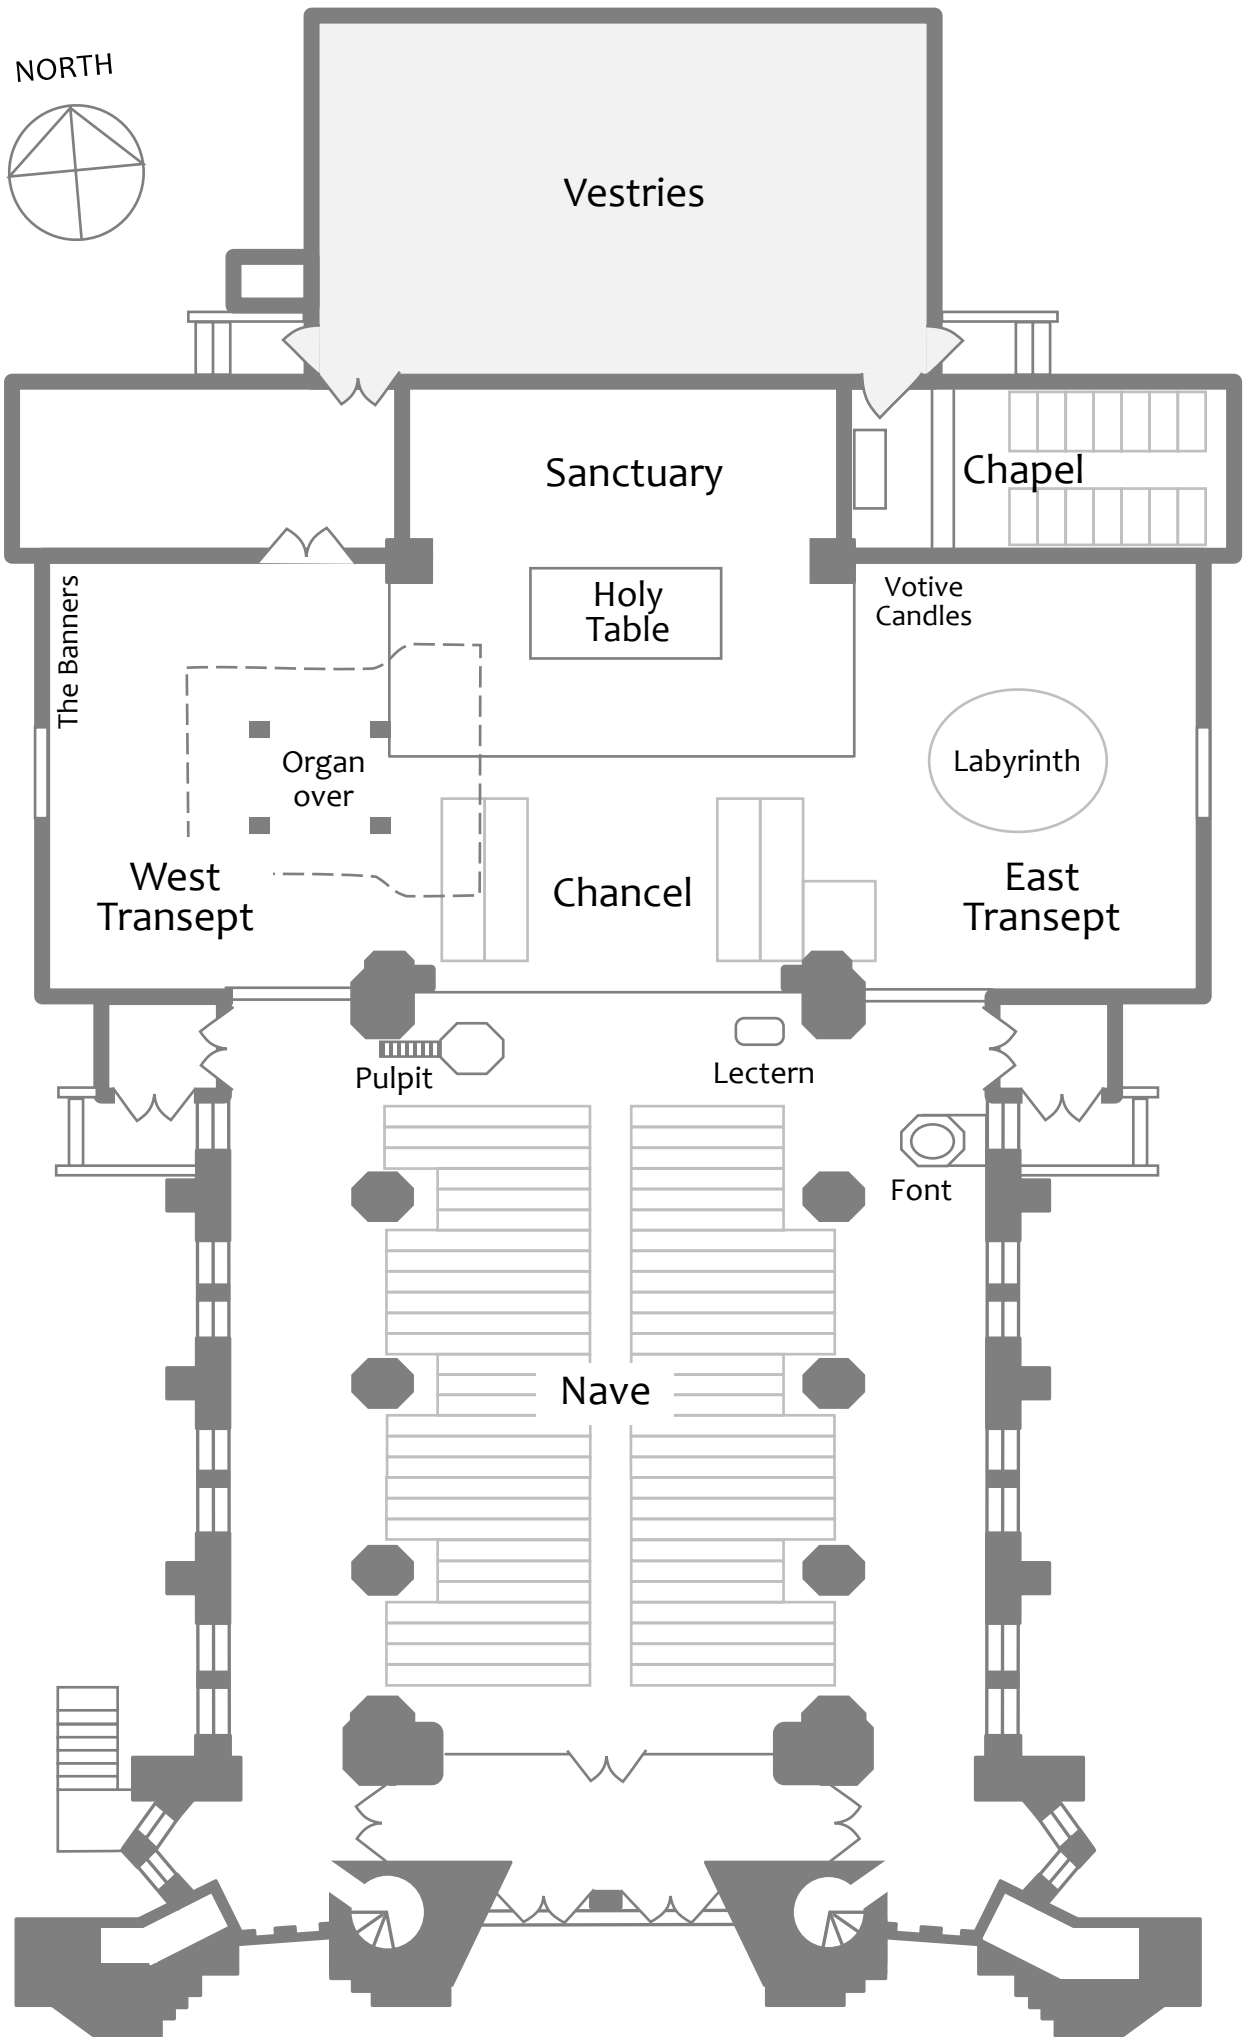

NORTH

Vestries

Sanctuary

Chapel

Holy Table

Votive Candles

Labyrinth

The Banners

Organ over

West Transept

Chancel

East Transept

Pulpit

Lectern

Font

Nave